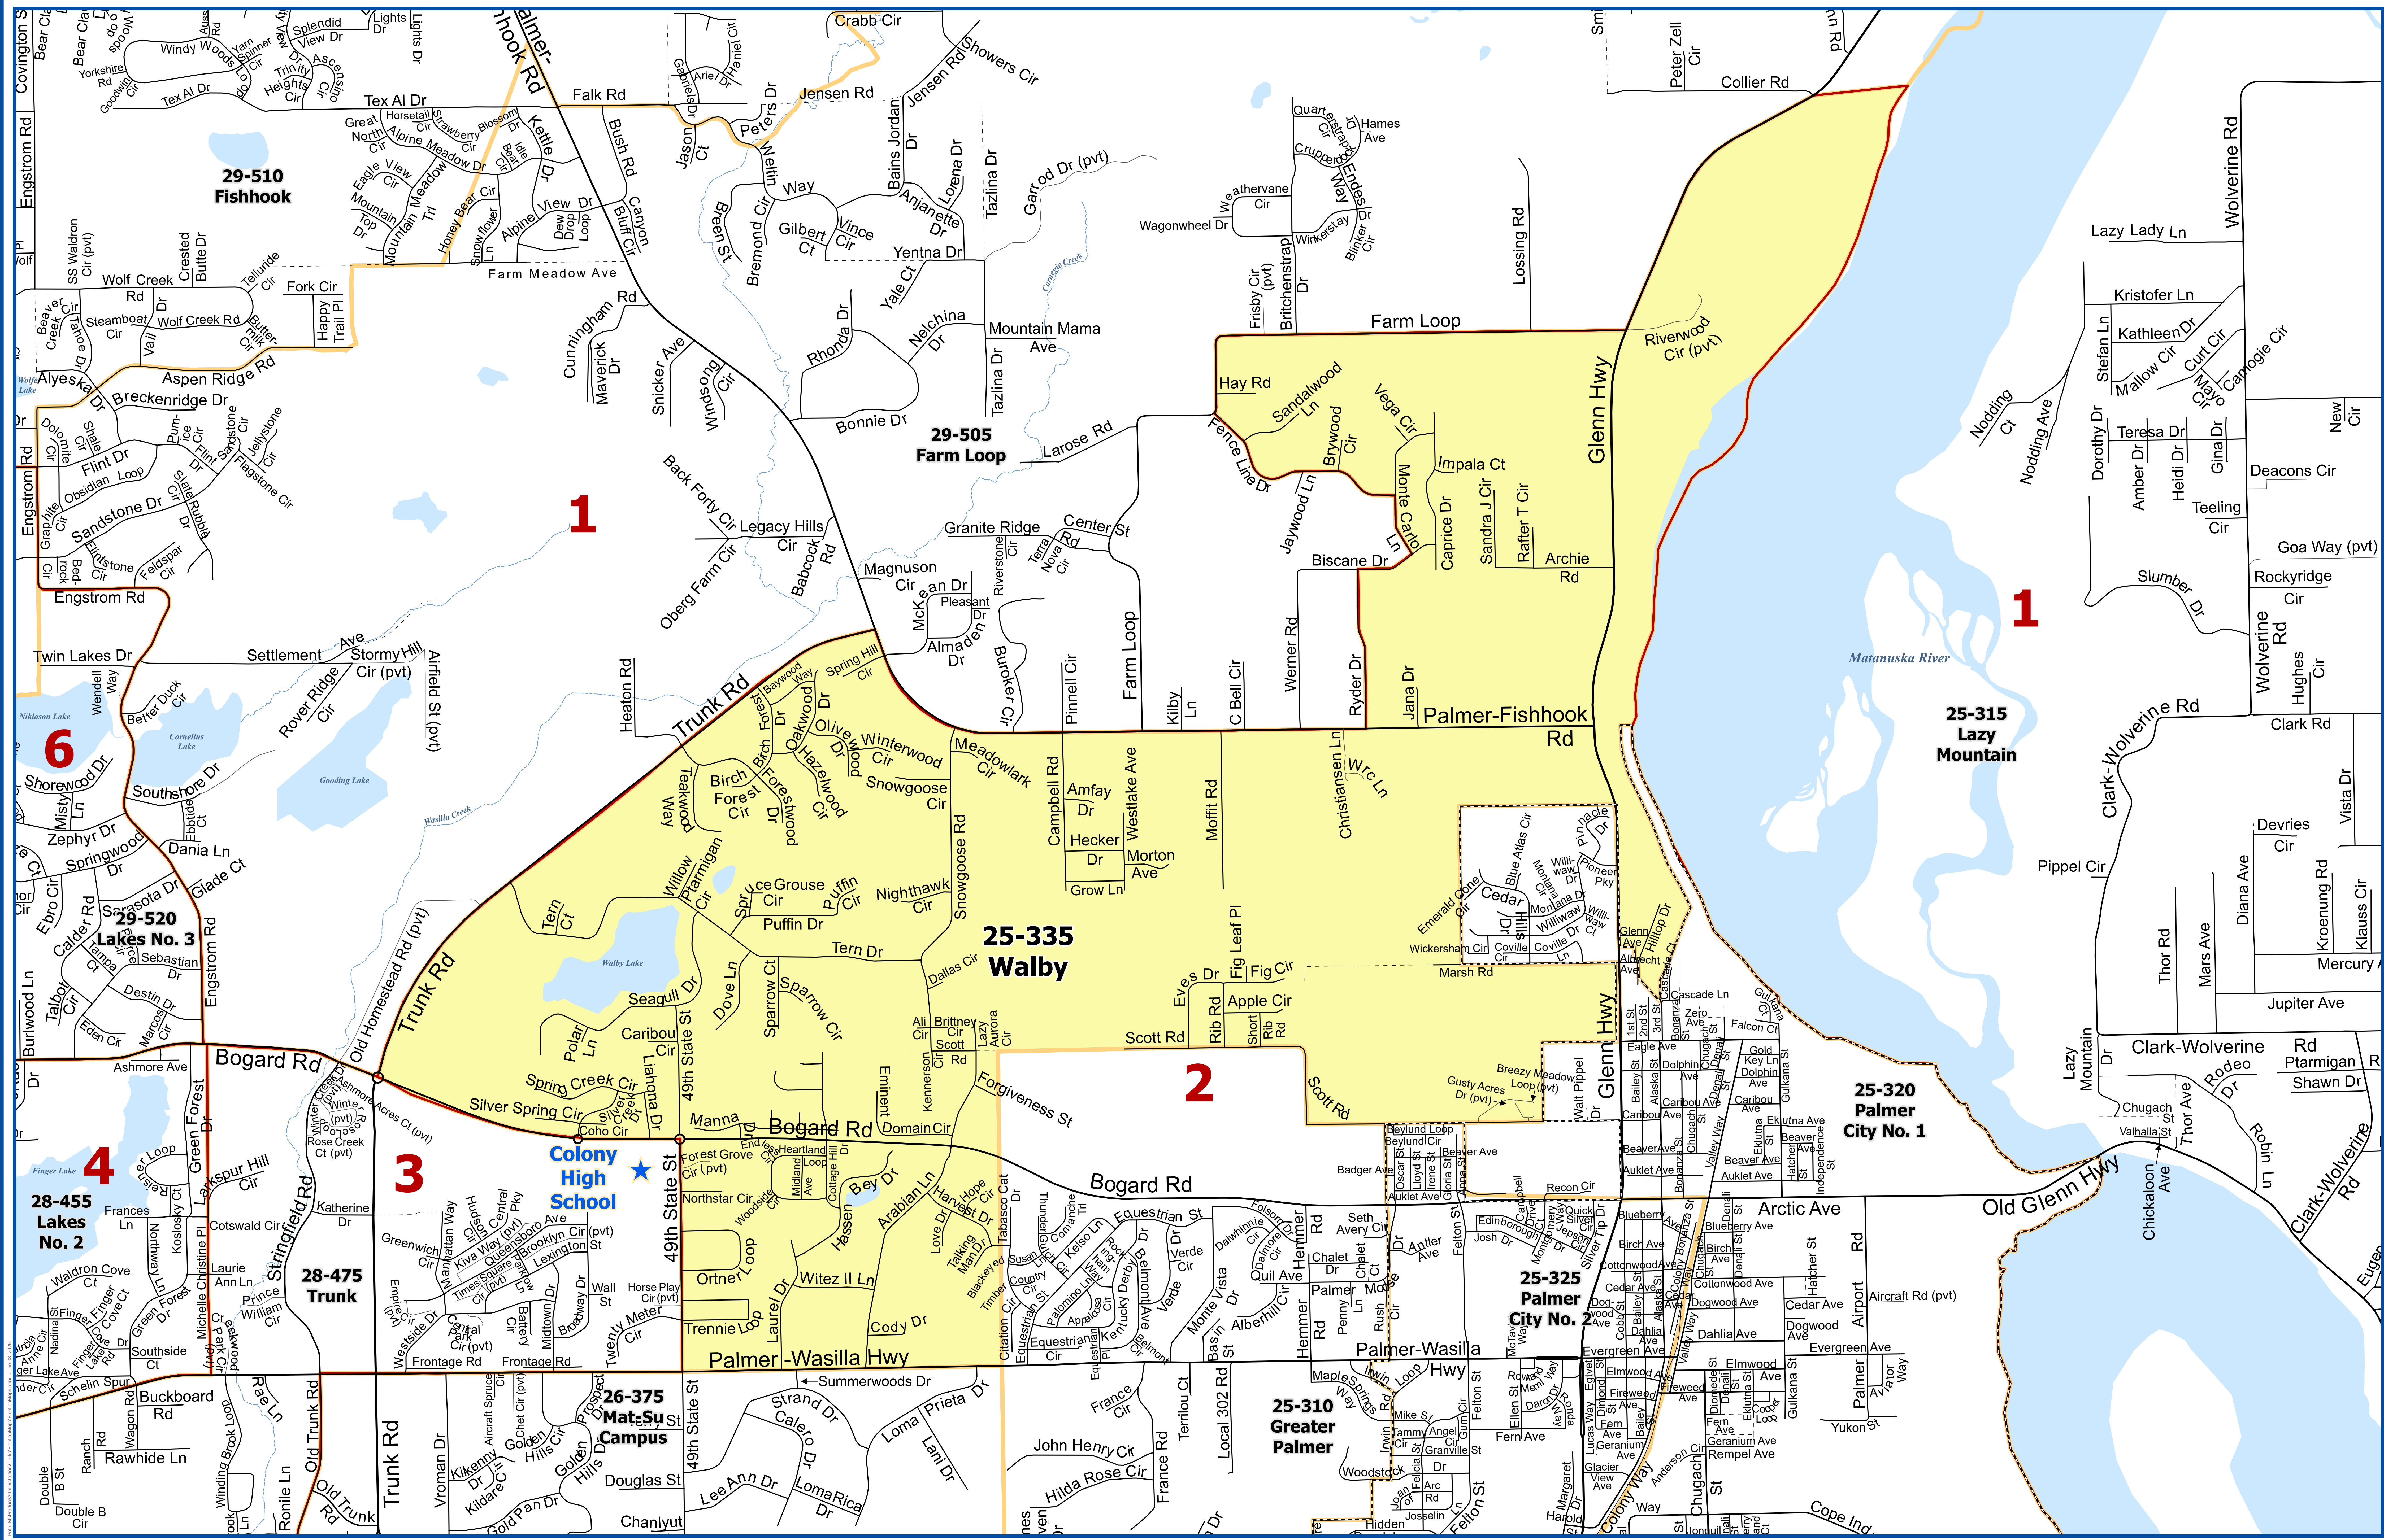

# Matanuska-Susitna Borough Voting Precincts

- ★ Polling Location
- City Boundaries
- Voting Precincts
- Assembly District Boundaries
- Matanuska Susitna Borough Boundary
- Roads: Highway, Major, Medium, Minor, Private, Primitive, Not Constructed
- Railroad
- Major Waterbodies
- Streams

Precinct # 25-335 Walby  
 Poll Location:  
**COLONY HIGH SCHOOL**  
 9550 E. Bogard Road

Prepared by MSB  
 IT Department - GIS Division  
 Data Sources: Matanuska-Susitna Borough,  
 State of Alaska Division of Elections